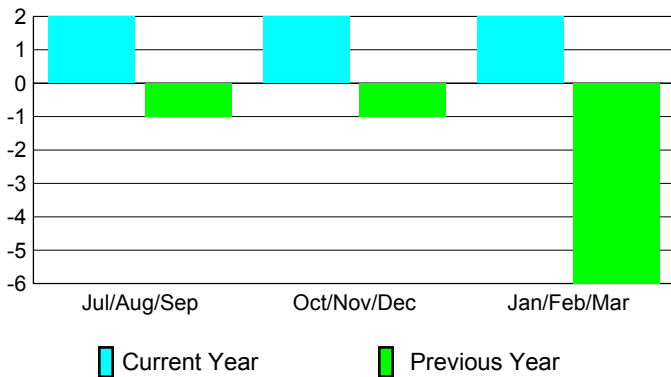

2009-2010 GMT Quarterly Report for District (or Undistricted) **District 307 B**

GMT: **Doctor DATUK K NAGARATNA**

Location: **INDONESIA**

GMT CA: **7**

CLUBS

Club Results
2009-2010

Clubs
2008-2009

Month	New Club	Actual New	Actual Dropped	Gain/Loss of	Gain/Loss of
	Goal	New Clubs	Dropped Clubs	Clubs	Clubs
Jul/Aug/Sep	0	4	-2	2	-1
Oct/Nov/Dec	2	3	-1	2	-1
Jan/Feb/Mar	2	3	-1	2	-6
Totals	4	10	-4	6	-8

Club Results 2009-2010

Goal, New, Dropped, Gain/Loss

Comparison of Club Gain/Loss

Current Year Compared to the Previous Year

YTD Status Quo Clubs 2009-2010

Status Quo Clubs Compared to Status Quo Members

MEMBERSHIP