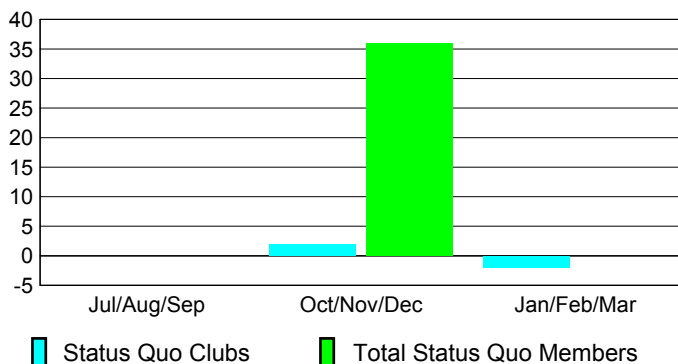

Club Results 2009-2010

Goal, New, Dropped, Gain/Loss

Comparison of Club Gain/Loss

Current Year Compared to the Previous Year

YTD Status Quo Clubs 2009-2010

Status Quo Clubs Compared to Status Quo Members

MEMBERSHIP

Membership Results
2009-2010

Membership
2008-2009

Month	Net Memb	Actual New	Actual Dropped	Gain/Loss of	Gain/Loss of
	Goal	New Memb	Dropped Memb	Memb	Memb
Jul/Aug/Sep	-80	118	-94	24	-62
Oct/Nov/Dec	90	198	-46	152	-44
Jan/Feb/Mar	150	106	-61	45	-98
Totals	160	422	-201	221	-204