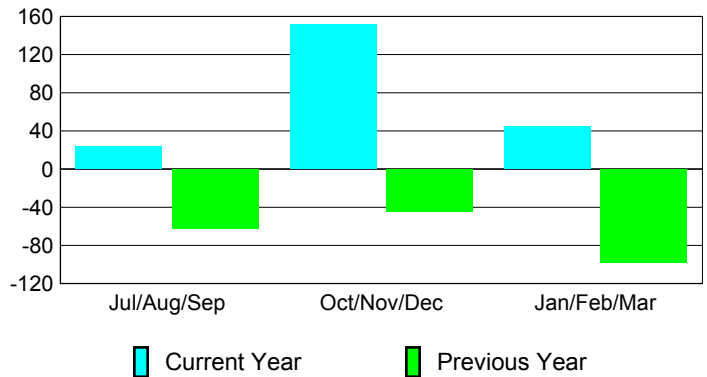

Membership Results
2009-2010

Membership
2008-2009

Month	Net Memb	Actual New	Actual Dropped	Gain/Loss of	Gain/Loss of
	Goal	New Memb	Dropped Memb	Memb	Memb
Jul/Aug/Sep	-80	118	-94	24	-62
Oct/Nov/Dec	90	198	-46	152	-44
Jan/Feb/Mar	150	106	-61	45	-98
Totals	160	422	-201	221	-204

Membership Results 2009-2010

Goal, New, Dropped, Gain/Loss

Comparison of Membership Gain/Loss

Current Year Compared to the Previous Year

Gender Comparison 2009-2010

Jul/Aug/Sep

Oct/Nov/Dec

Jan/Feb/Mar