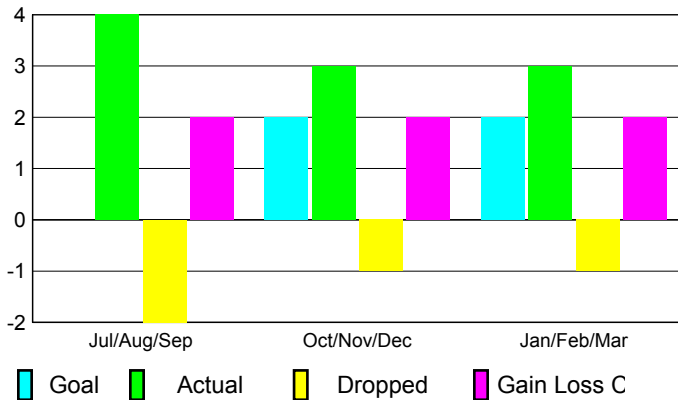

2009-2010 GMT Quarterly Report for District (or Undistricted) **District 307 B**

GMT: **Doctor DATUK K NAGARATNA**

Location: **INDONESIA**

GMT CA: **7**

CLUBS

Club Results
2009-2010

Clubs
2008-2009

Month	New Club	Actual New	Actual Dropped	Gain/Loss of	Gain/Loss of
	Goal	New Clubs	Dropped Clubs	Clubs	Clubs
Jul/Aug/Sep	0	4	-2	2	-1
Oct/Nov/Dec	2	3	-1	2	-1
Jan/Feb/Mar	2	3	-1	2	-6
Totals	4	10	-4	6	-8

Club Results 2009-2010

Goal, New, Dropped, Gain/Loss

Comparison of Club Gain/Loss

Current Year Compared to the Previous Year

YTD Status Quo Clubs 2009-2010

Status Quo Clubs Compared to Status Quo Members

MEMBERSHIP