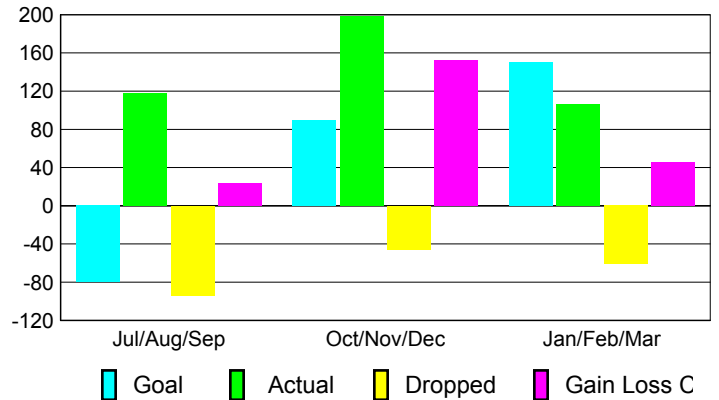

Membership Results 2009-2010

Goal, New, Dropped, Gain/Loss

Comparison of Membership Gain/Loss

Current Year Compared to the Previous Year